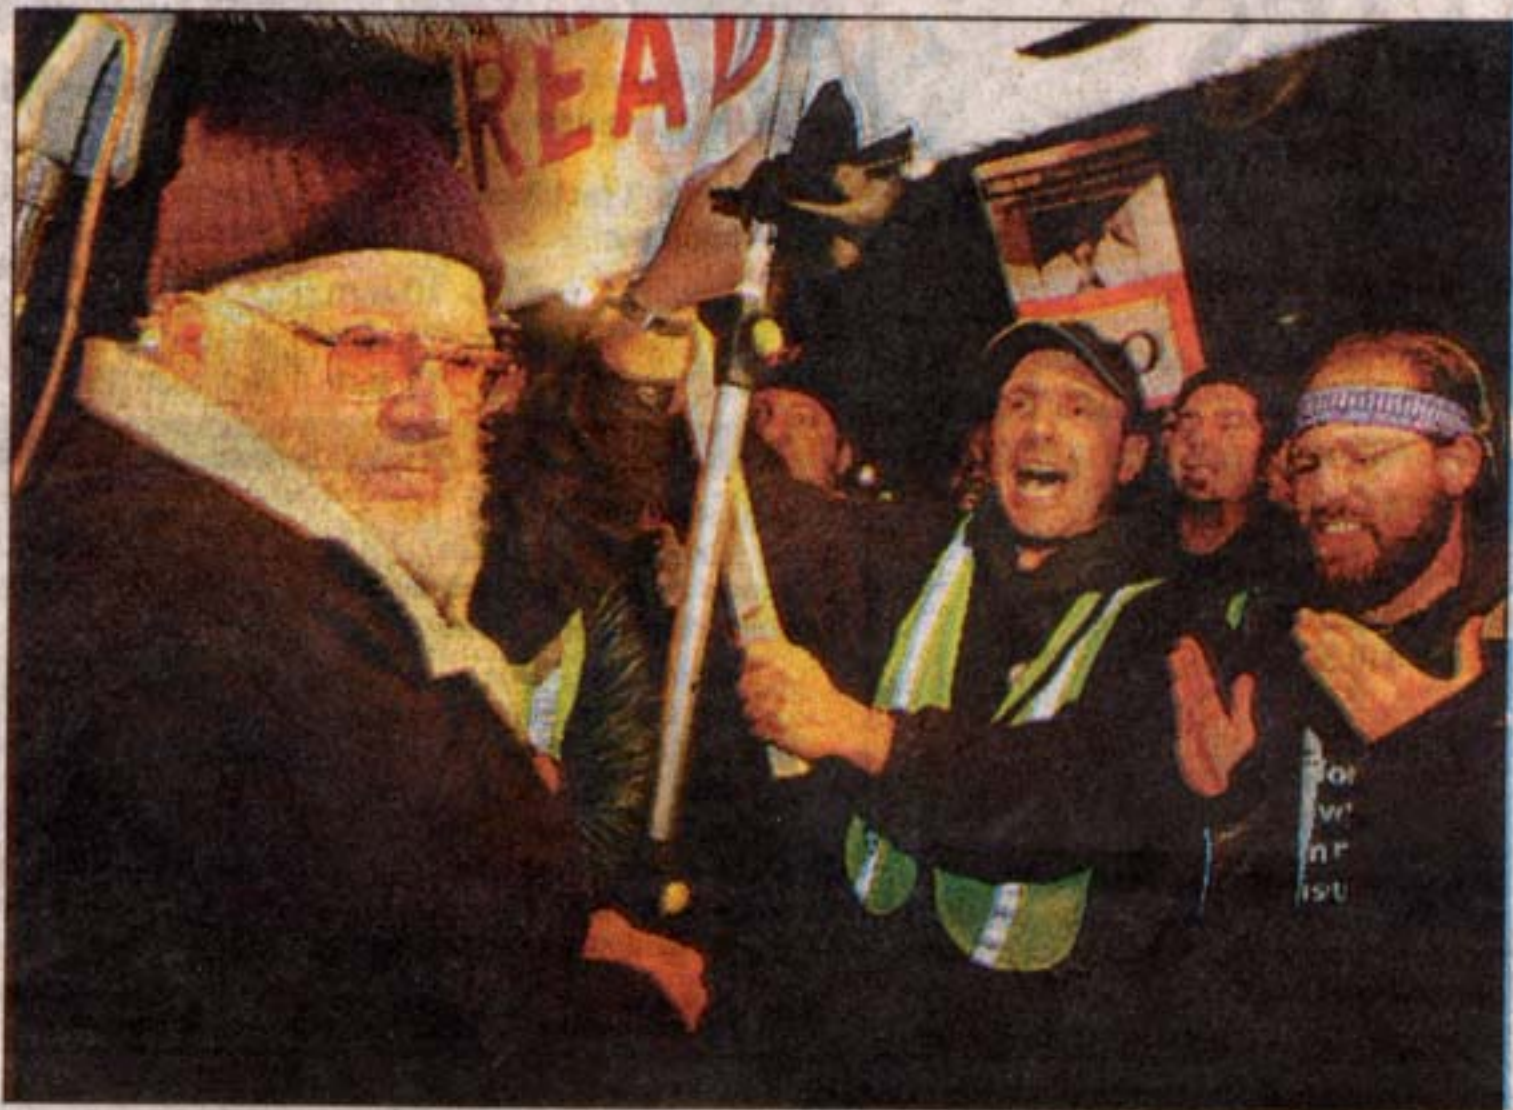

Santa's Elves on Strike!

Citing long hours and low pay, Santa's elves went on strike last Thursday, forming a picket line outside of Santa's workshop.

AT SAN QUENTIN

JOSE CARLOS FAJARDO/TIMES

A SHOVING MATCH started Monday night after a death penalty supporter, left, and anti-death supporters clashed outside San Quentin State Prison.