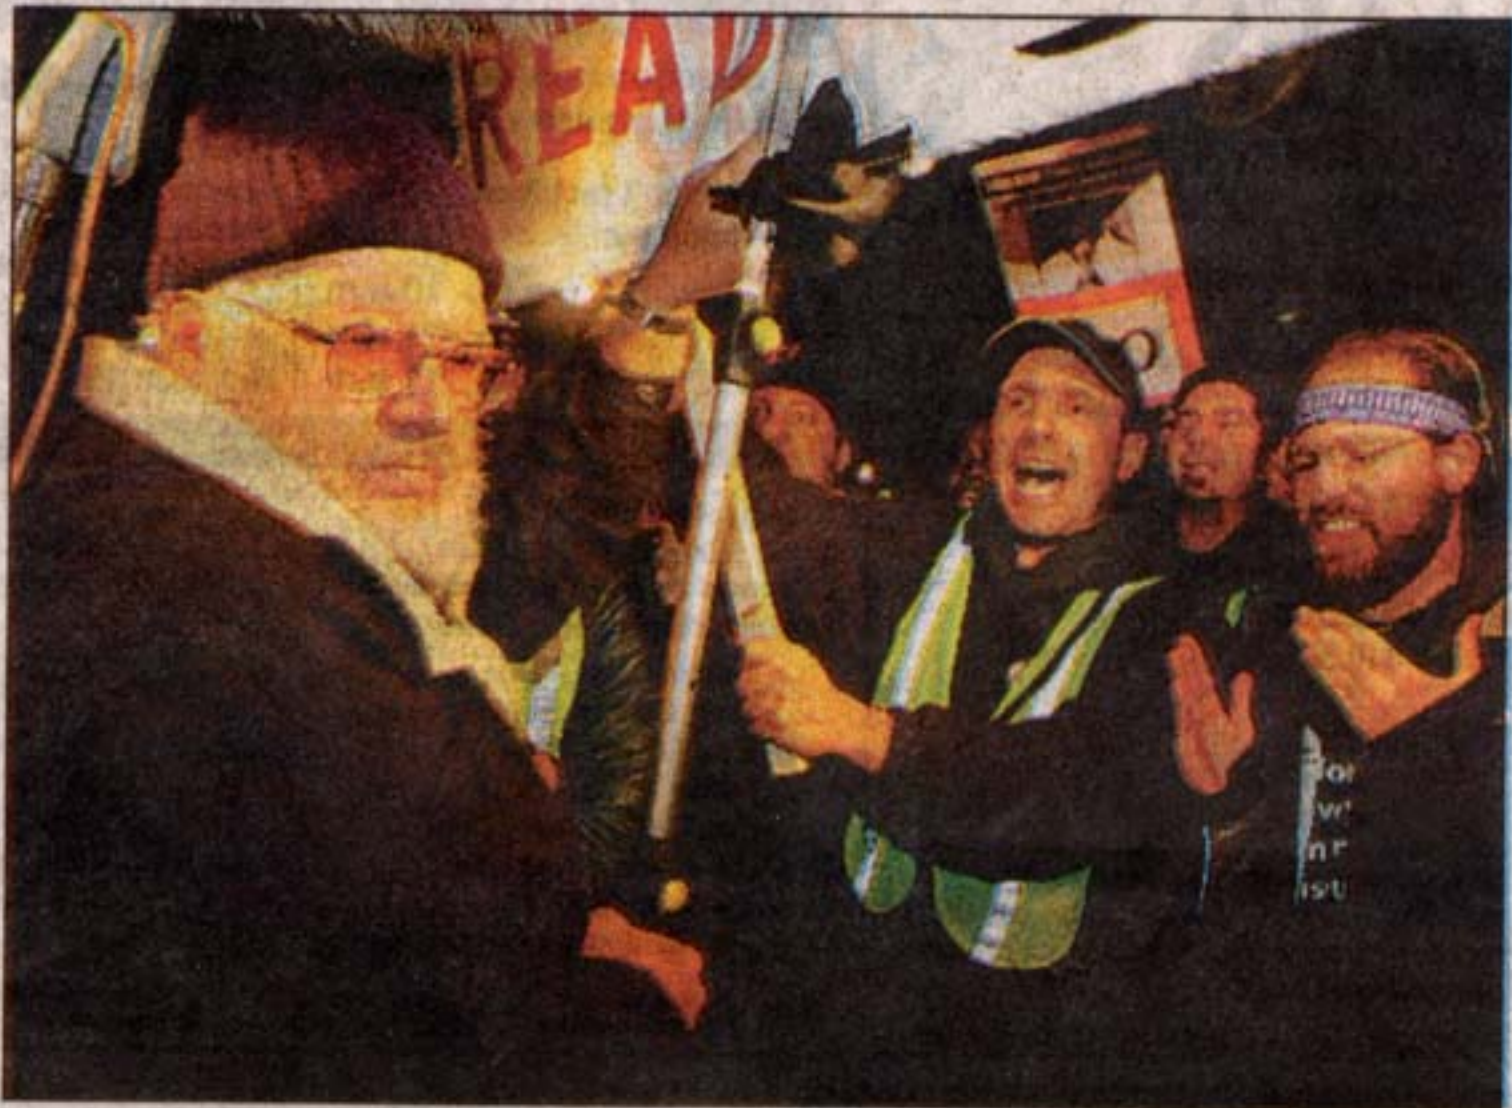

Santa's Elves on Strike!

Citing long hours and low pay, Santa's elves went on strike last Thursday, forming a picket line outside of Santa's workshop.

AT SAN QUENTIN

JOSE CARLOS FAJARDO/TIMES

A SHOVING MATCH started Monday night after a death penalty supporter, left, and anti-death supporters clashed outside San Quentin State Prison.