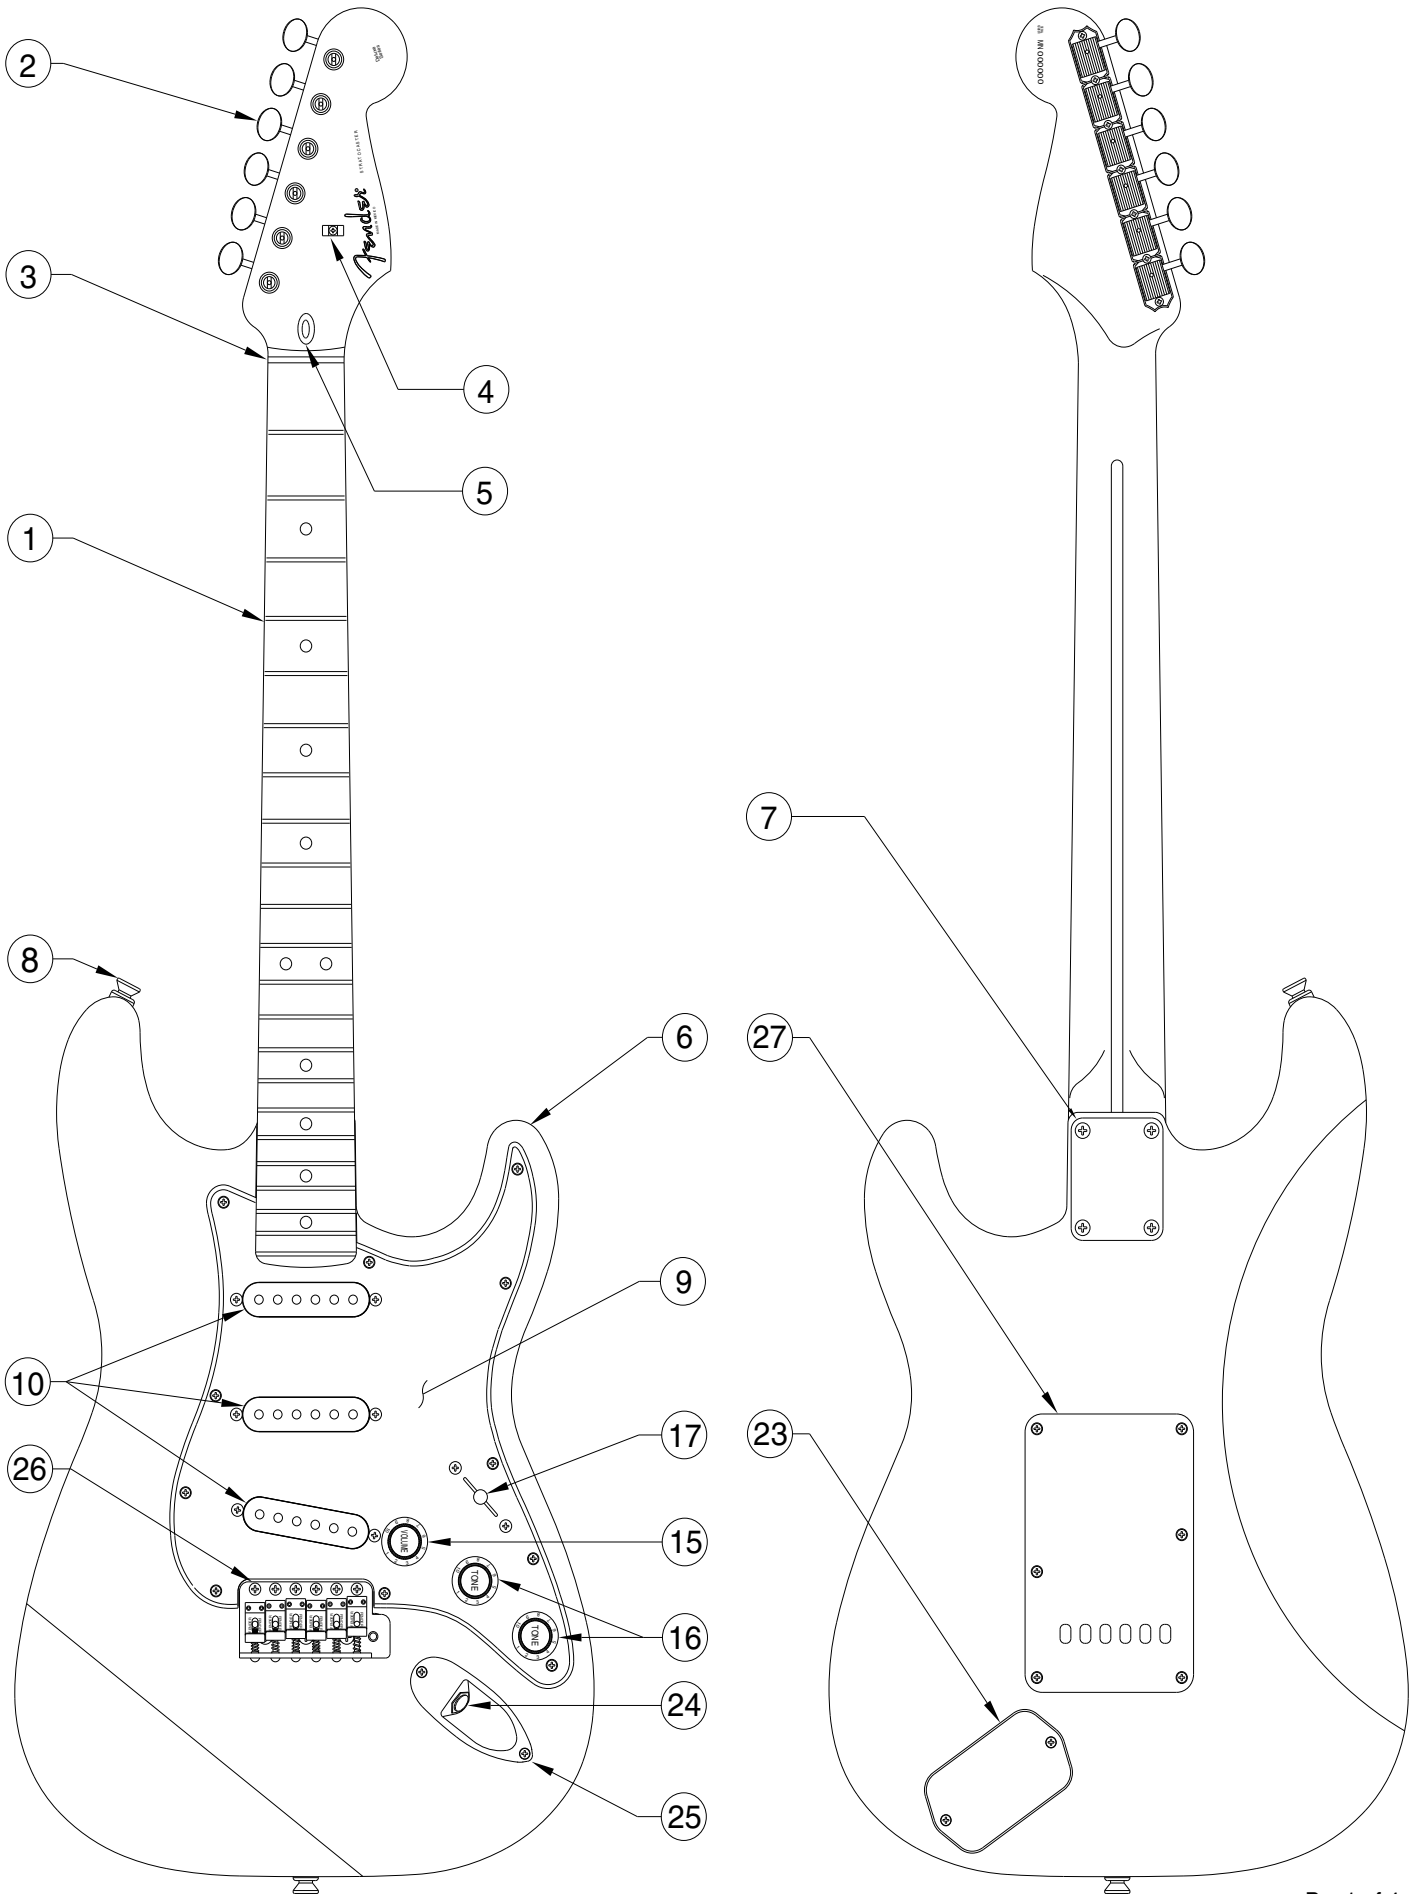

DELUXE POWERHOUSE STRATOCASTER 0139500/9502