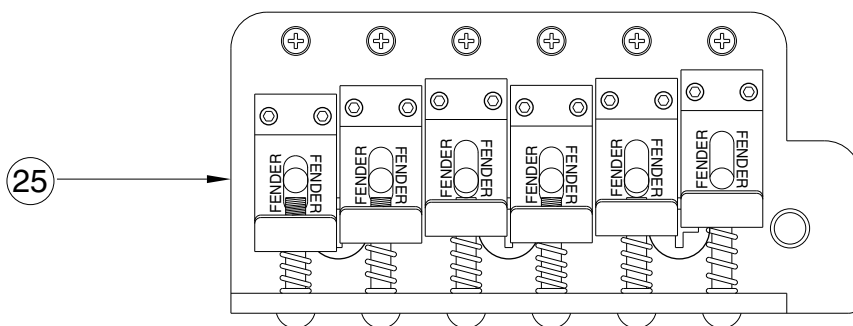

BRIDGE ASSEMBLY