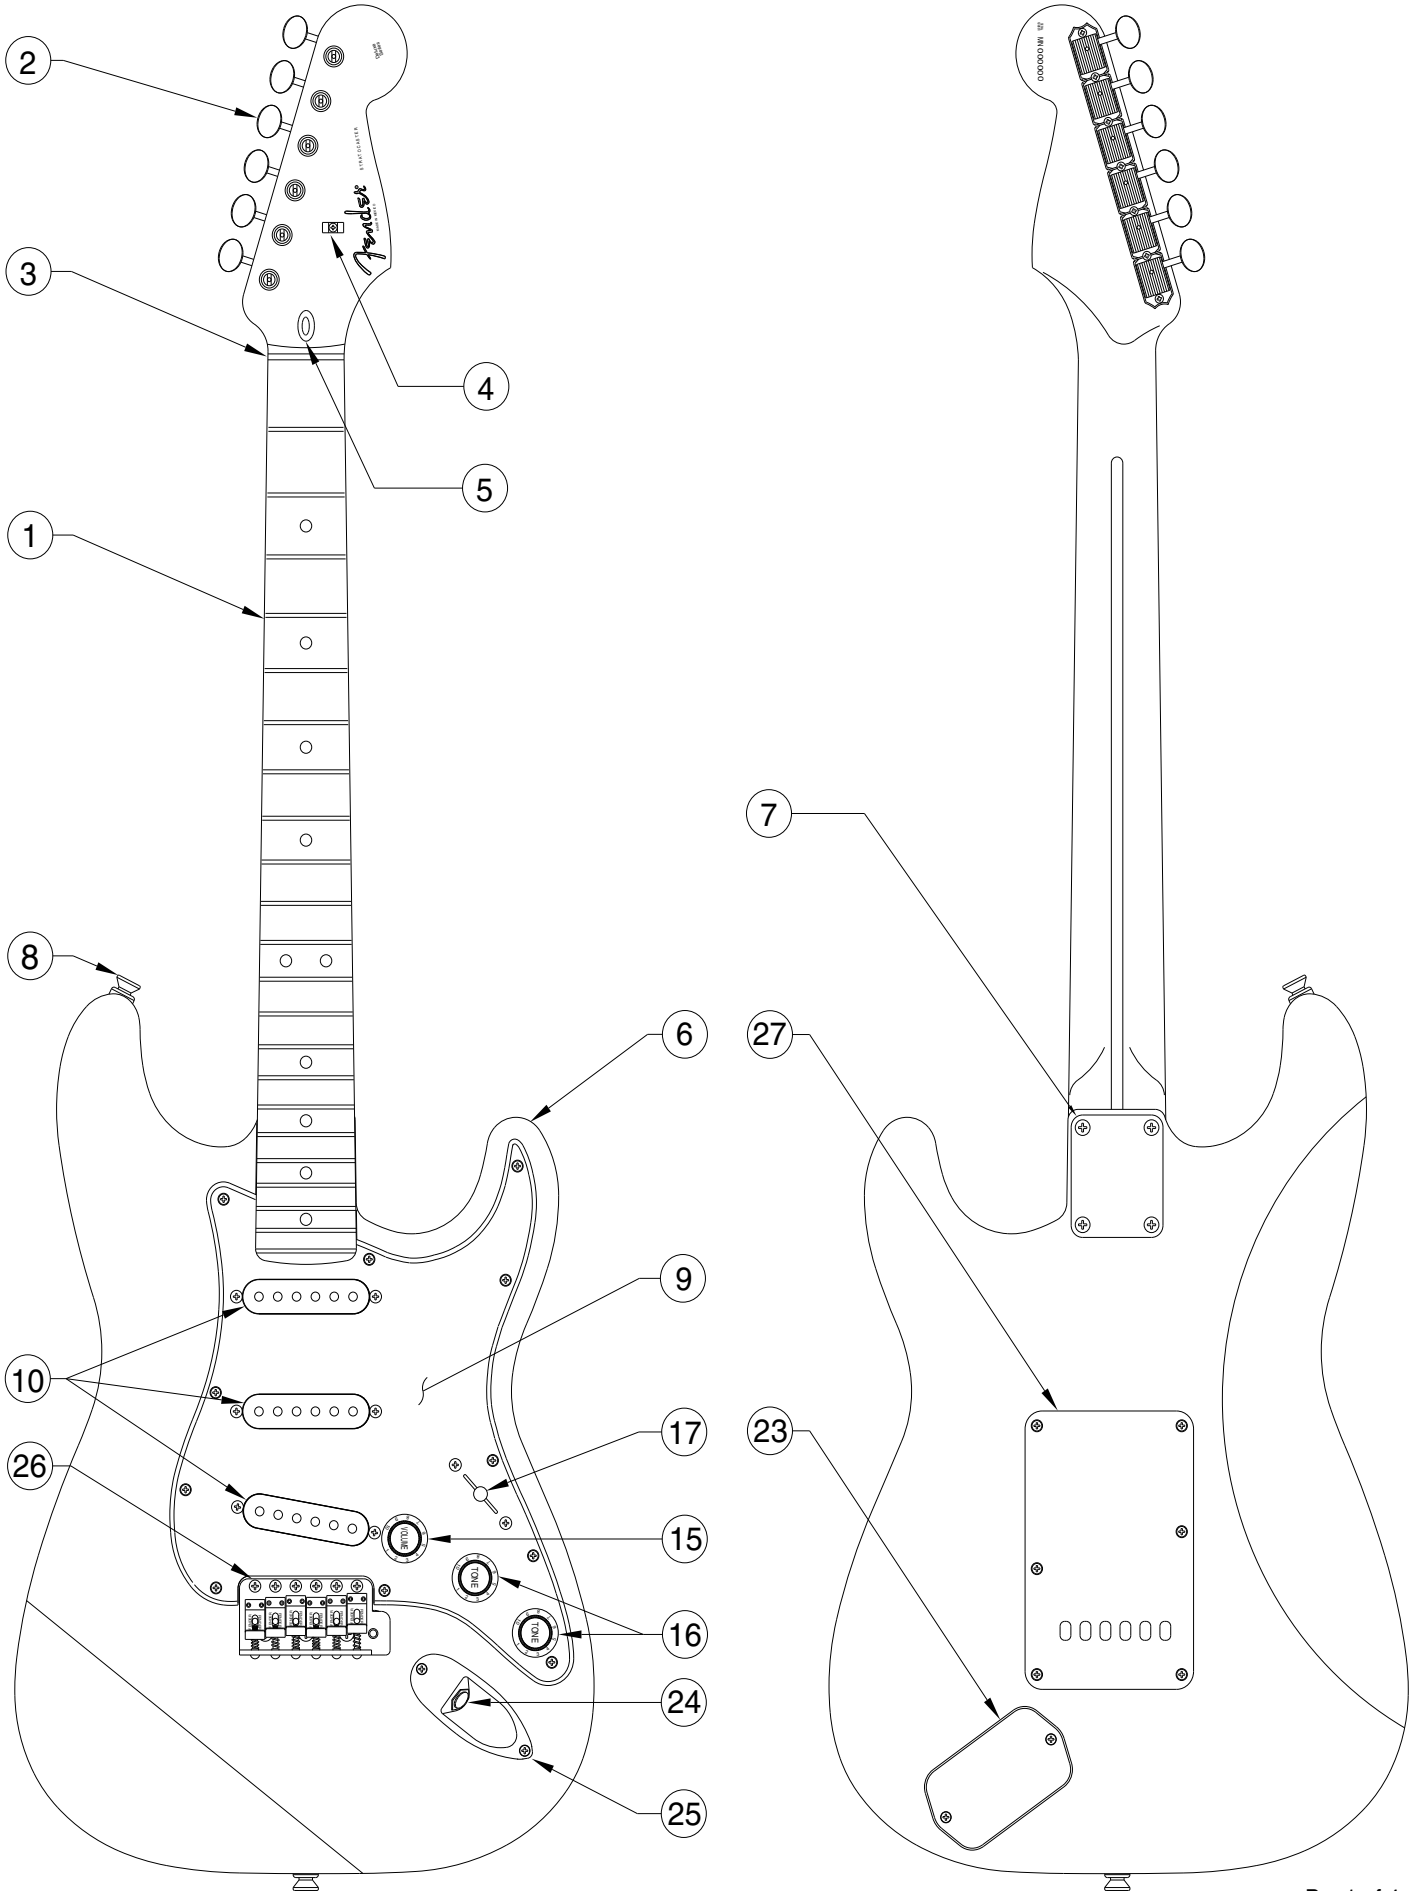

DELUXE POWERHOUSE STRATOCASTER 0139500/9502