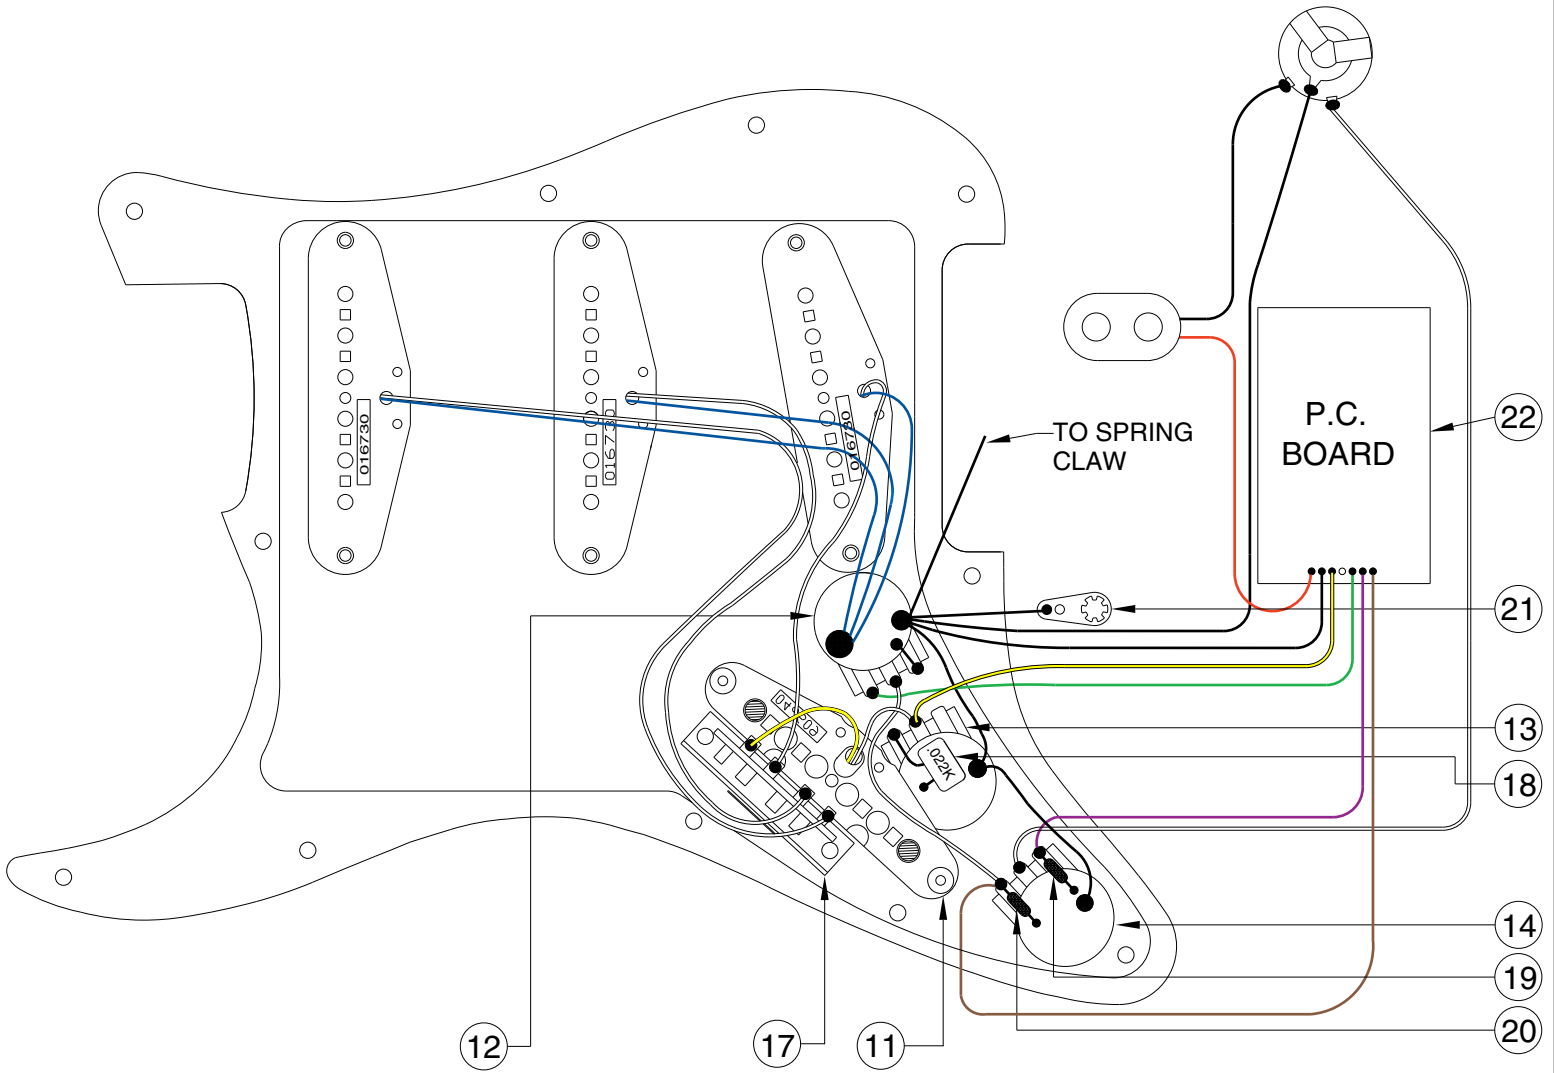

DELUXE POWERHOUSE STRATOCASTER 0139500/9502

PICKGUARD ASSEMBLY