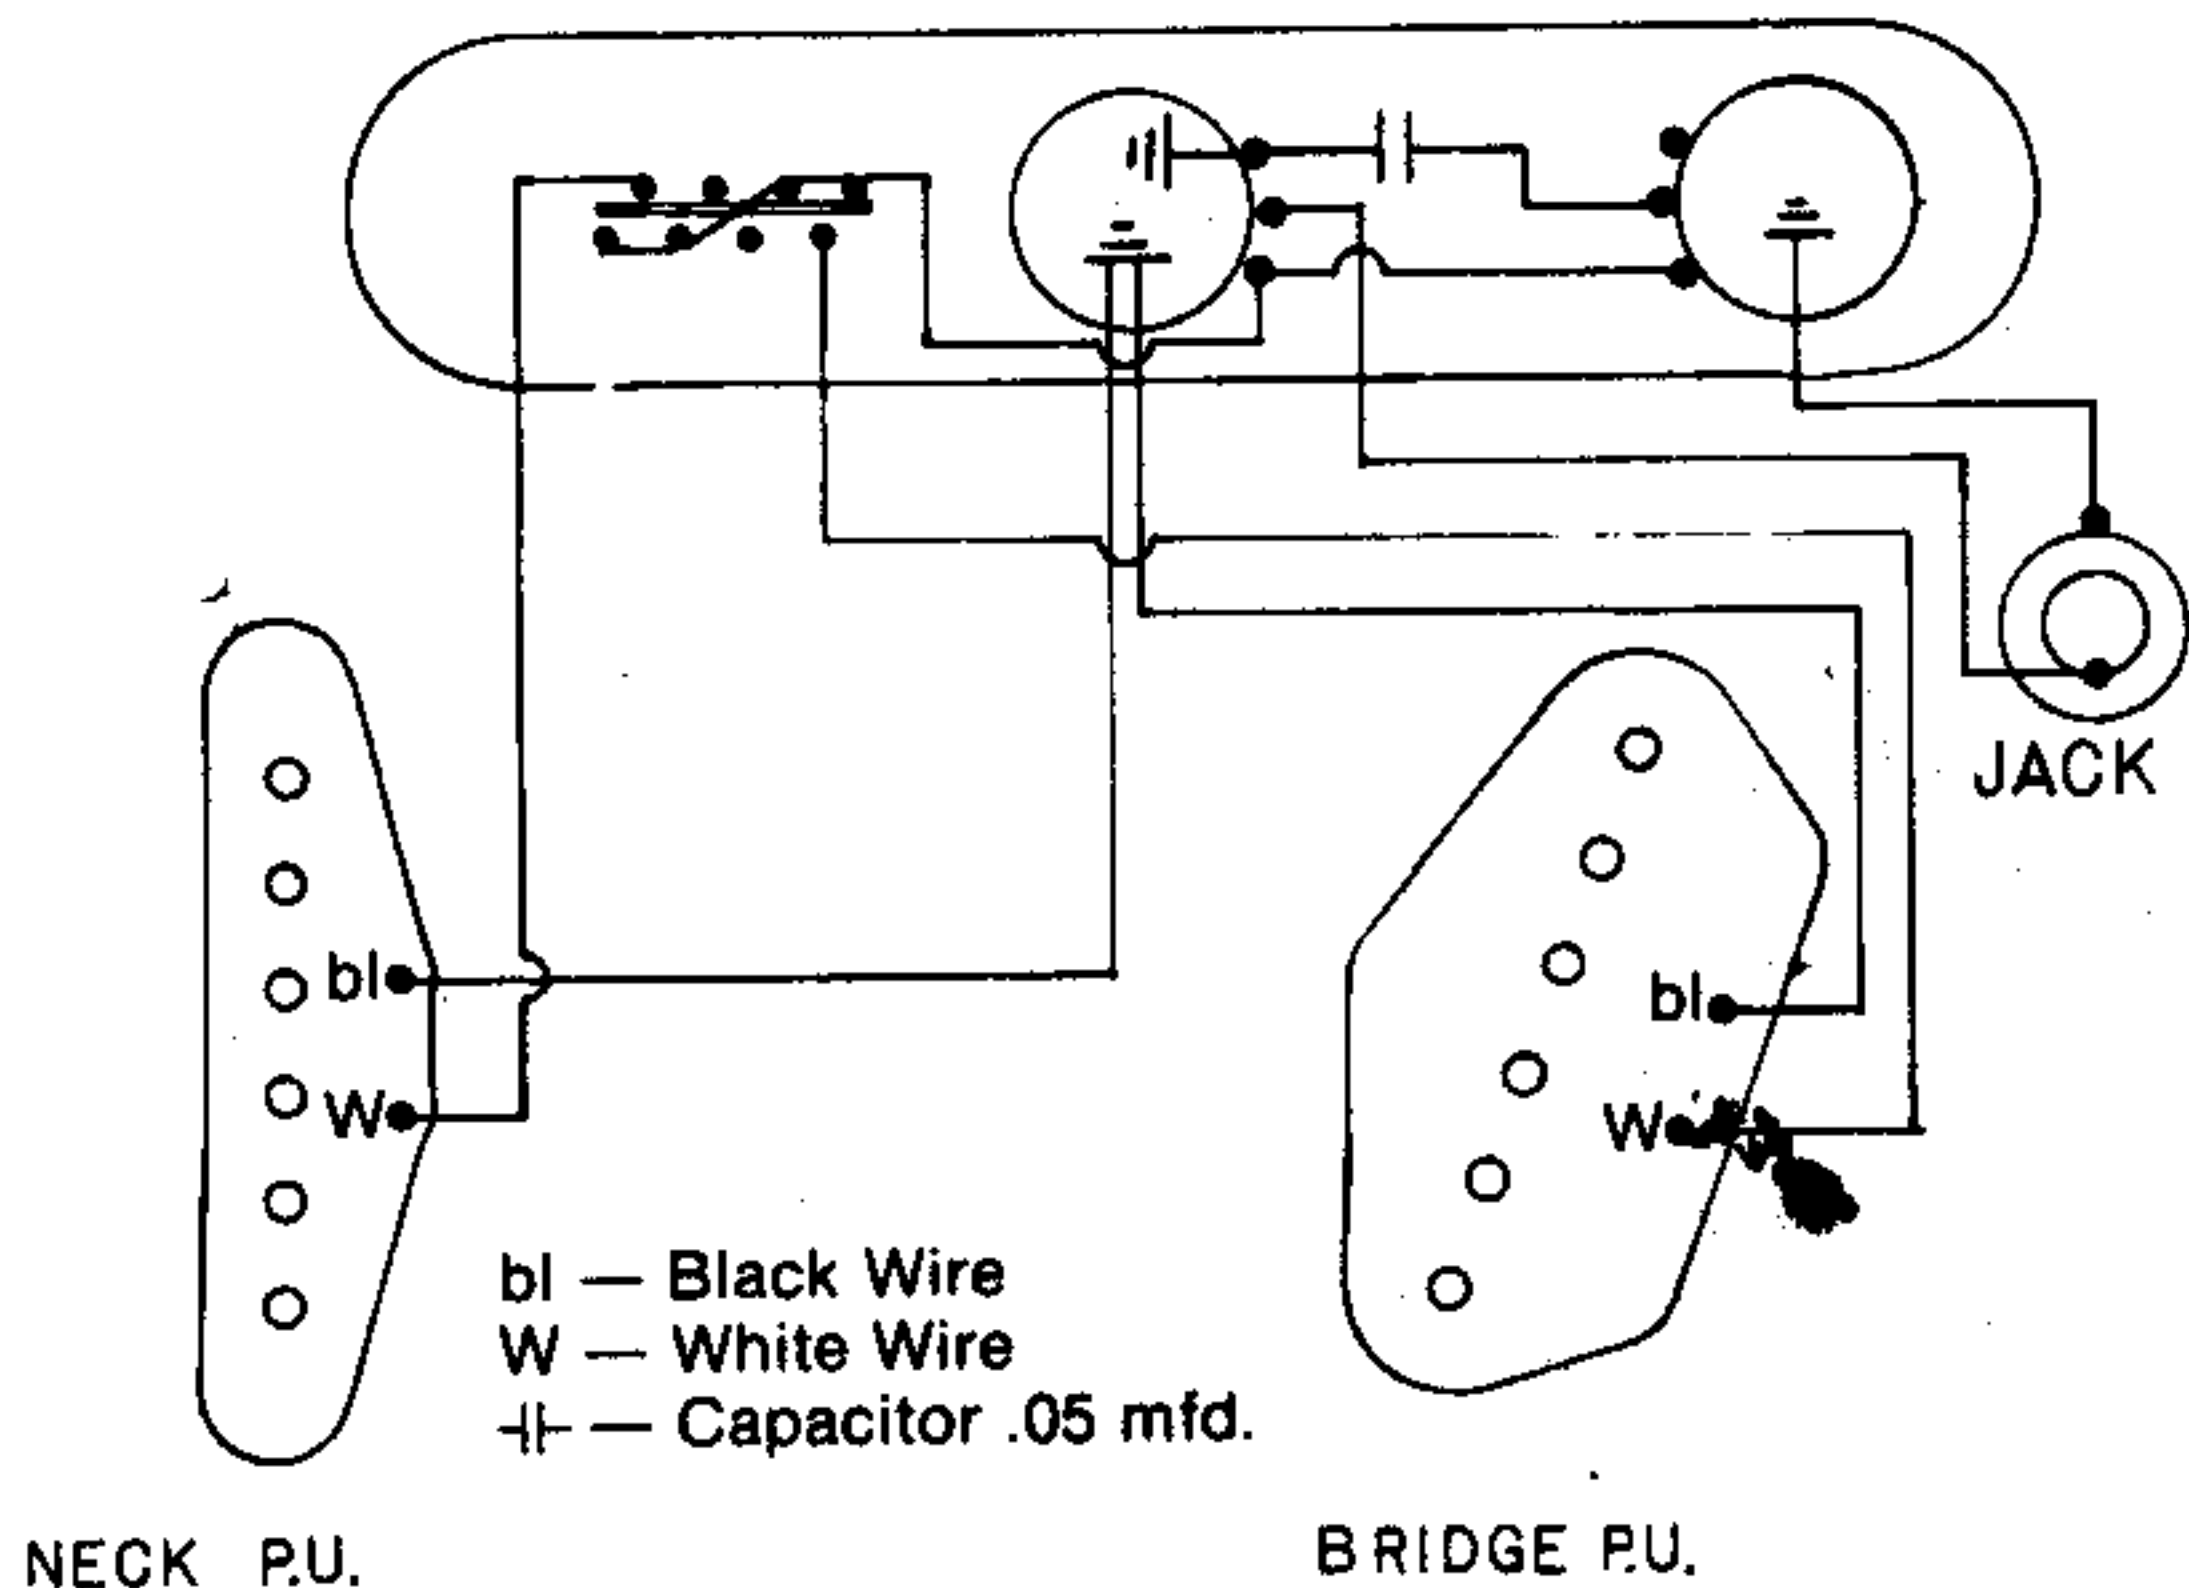

# TELECASTER

SWITCH

VOLUME

TONE

## STL-1 Vintage Tele Lead

This pickup has slightly raised pole pieces for a brighter tonal response. It has the same distinctive vintage look as our Vintage "Broadcaster" model, with waxed black string wrapping and lacquered bobbins and bottom plates. Like our "Broadcaster" pickup, our '54 Tele Lead includes magnets "aged" by the Duncan-Aged™ process. This pickup is a direct replacement and does not require guitar modification.