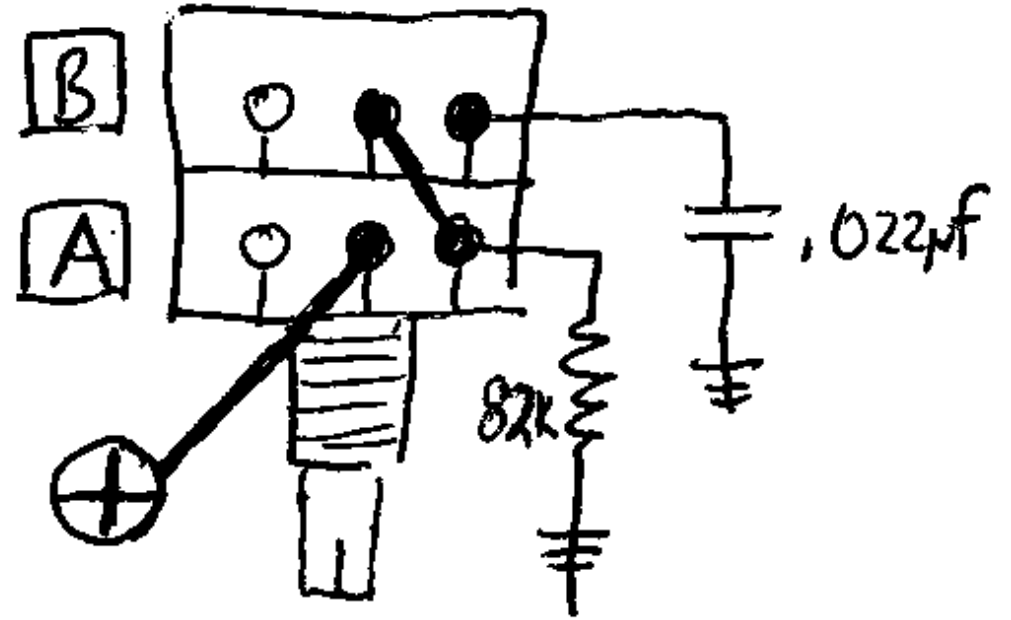

Stock TBX Tone Control

DRAWN BY
STEVE ALLOIA
2/2/01

Doc's Mod

AS WIRED UP
BY DOC
2/22/01