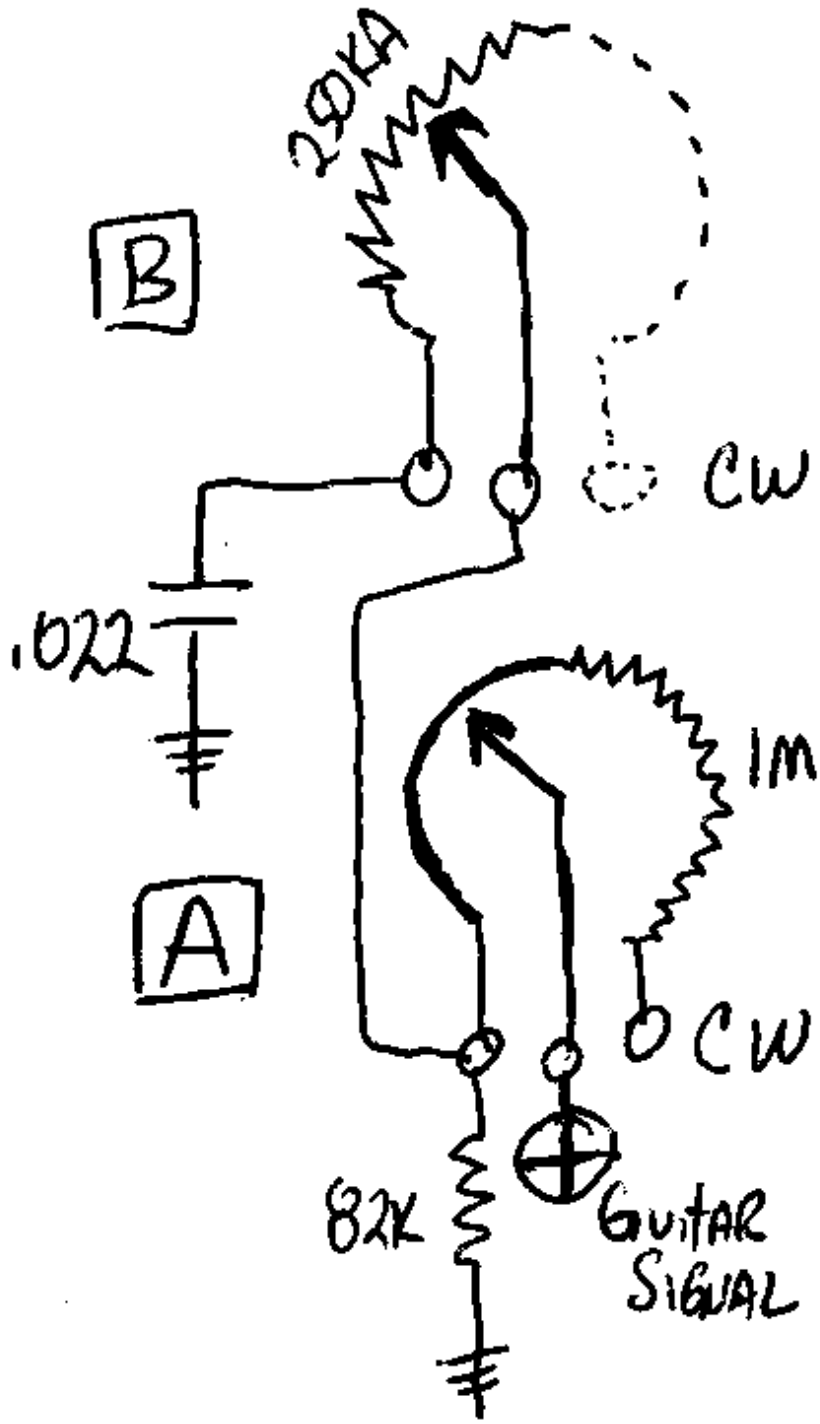

Stock TBX Tone Control

DRAWN BY
STEVE ALIO/A
2/2/01

Doc's Mod

AS WIRED UP
BY DOC
2/22/01