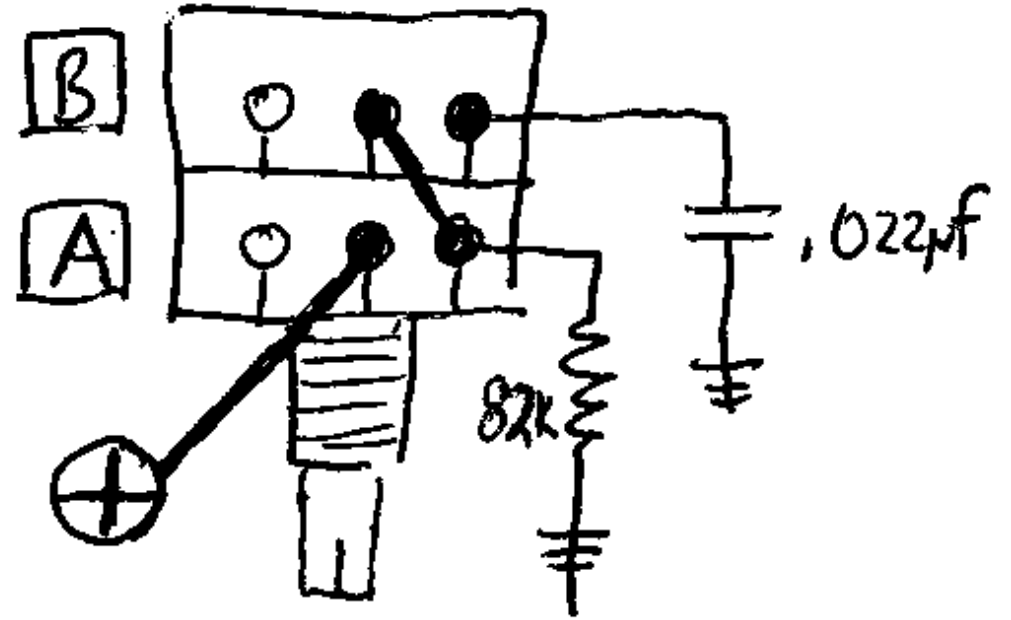

Stock TBX Tone Control

DRAWN BY
STEVE ALIO/A
2/2/01

Doc's Mod

AS WIRED UP
BY DOC
2/22/01