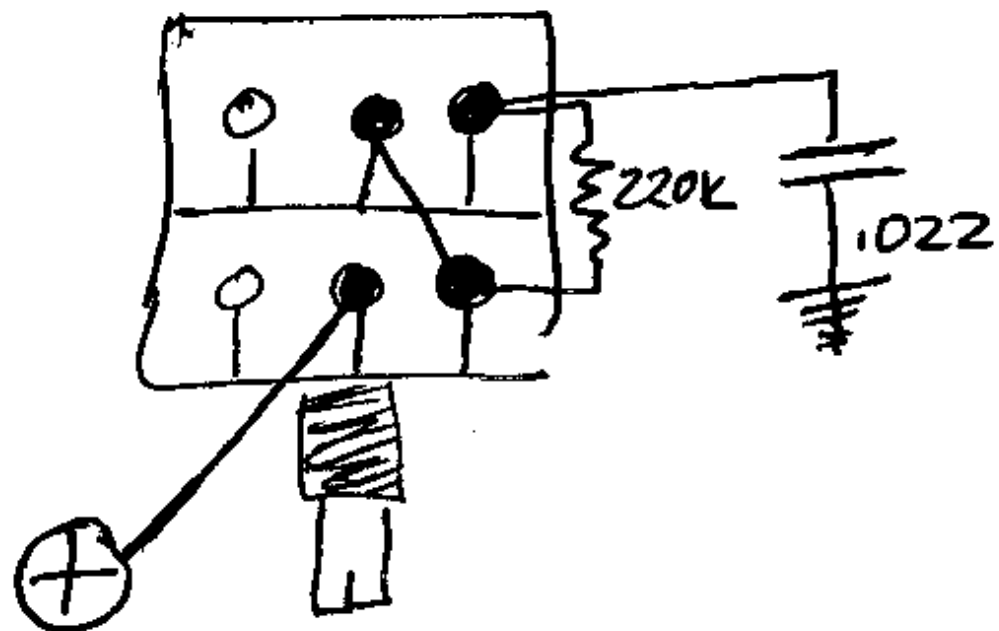

Stock TBX Tone Control

DRAWN BY
STEVE ALIO/A
2/2/01

Doc's Mod

AS WIRED UP
BY DOC
2/22/01