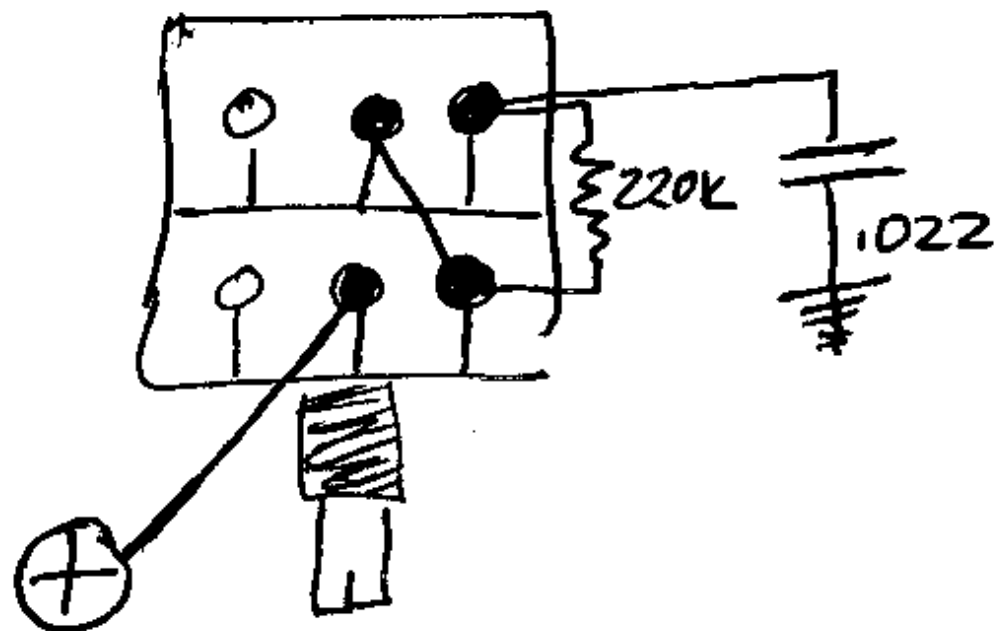

Stock TBX Tone Control

DRAWN BY
STEVE ALLOIA
2/2/01

Doc's Mod

AS WIRED UP
BY DOC
2/22/01