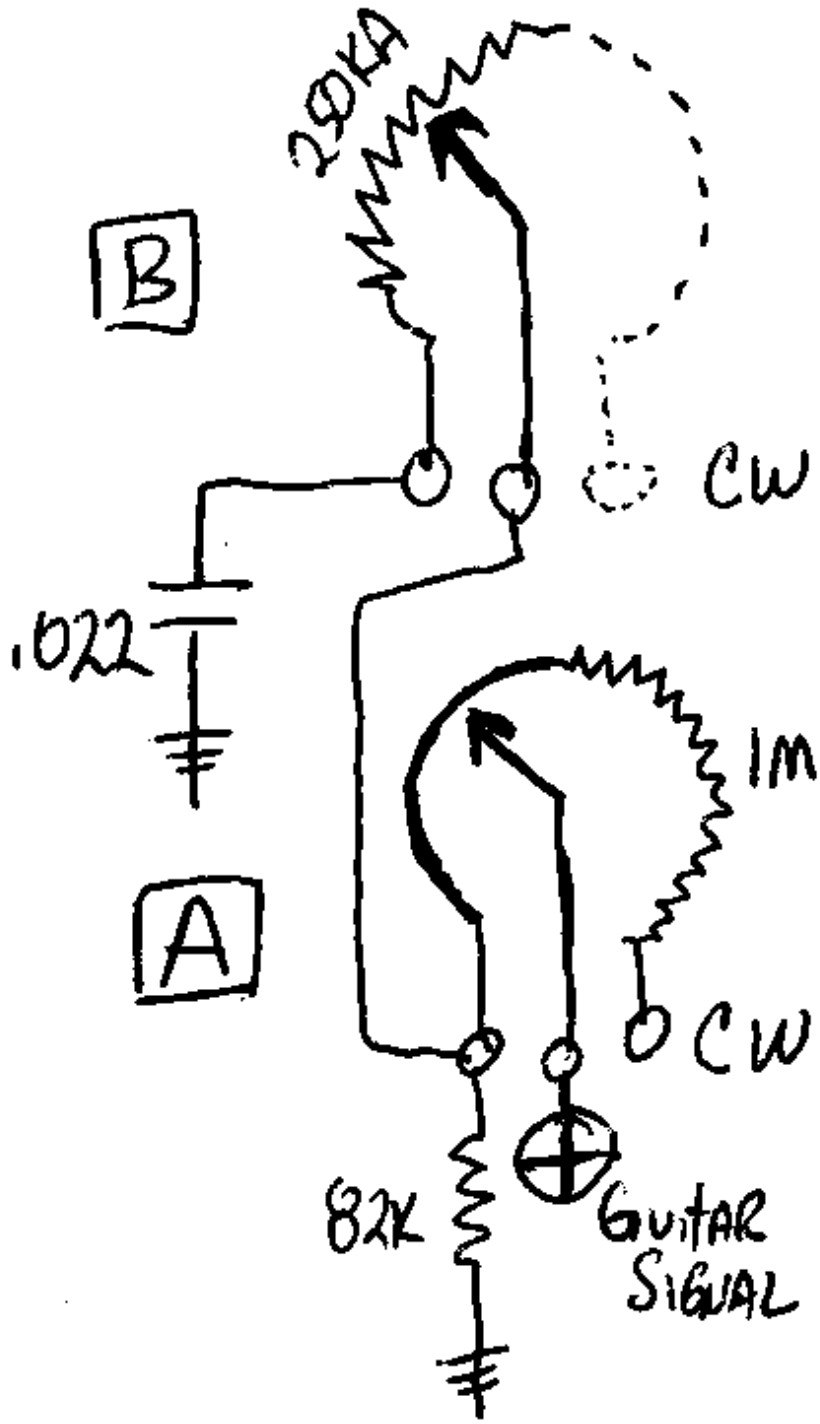

Stock TBX Tone Control

DRAWN BY
STEVE ALLOIA
2/2/01

Doc's Mod

AS WIRED UP
BY DOC
2/22/01