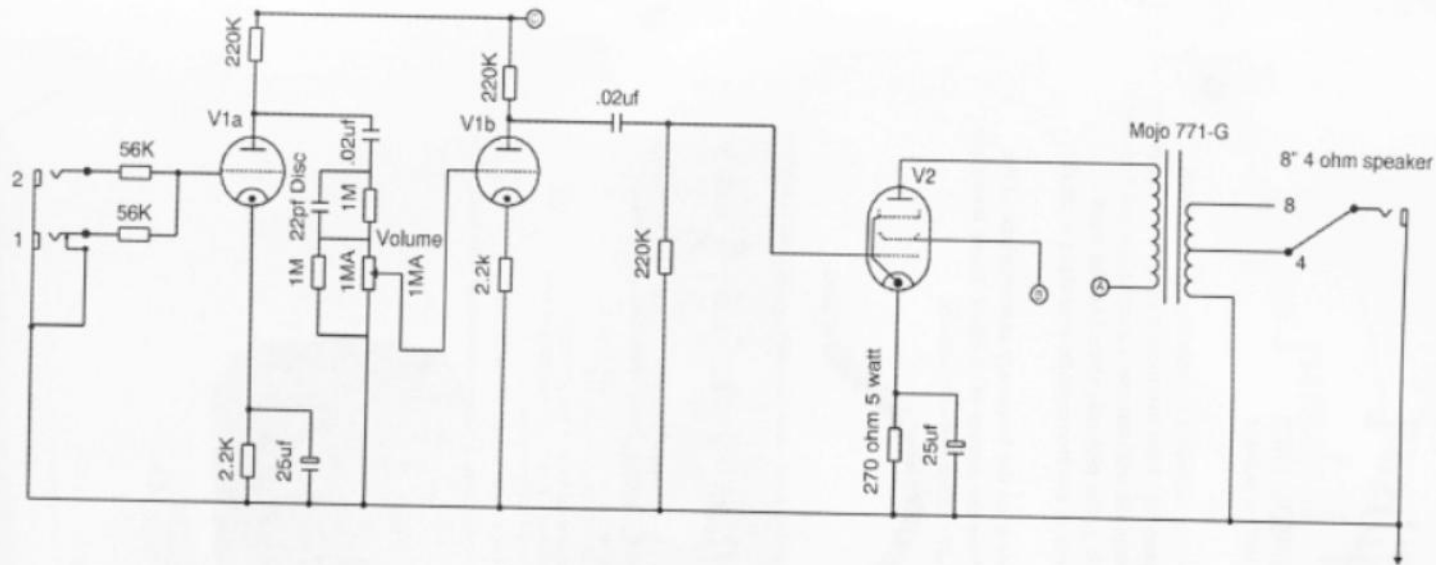

Gibson GA-5
Reissue model
schematic
2004

Mojo 779-G Power -120v operation shown

Gibson GA-5
 Reissue model
 2004

Gibson
 Les Paul Junior
 2005