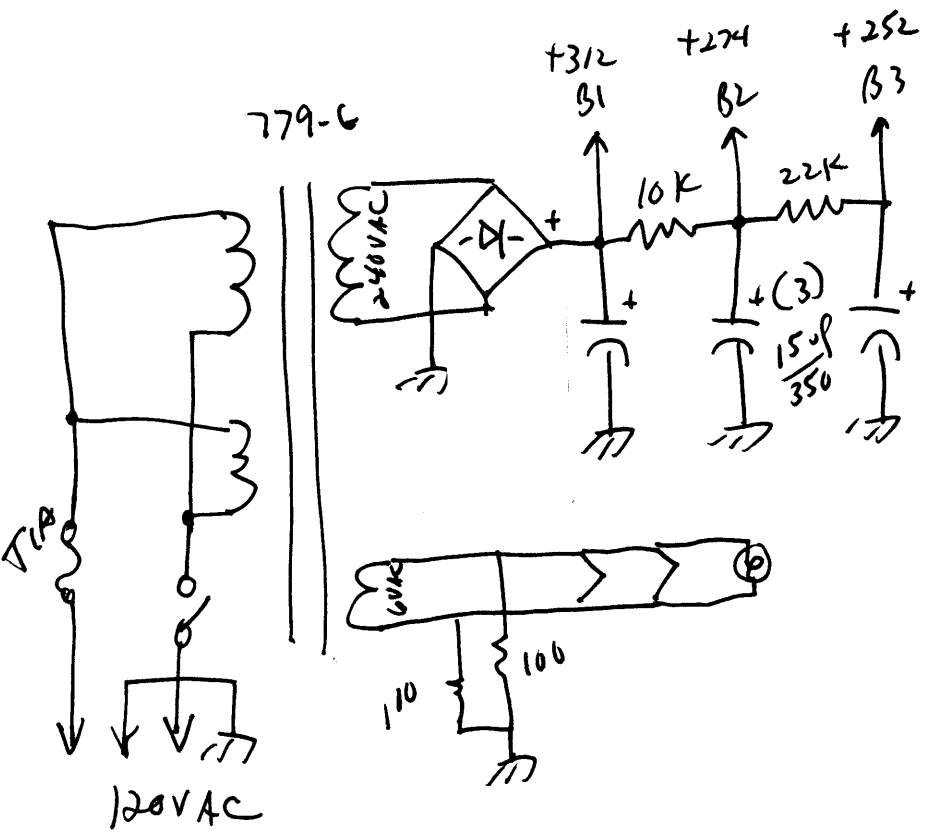

Gibson GA-5
Reissue model
schematic
2004

Mojo 779-G Power -120v operation shown

Gibson GA-5
 Reissue model
 2004

Gibson
 Les Paul Junior
 2005