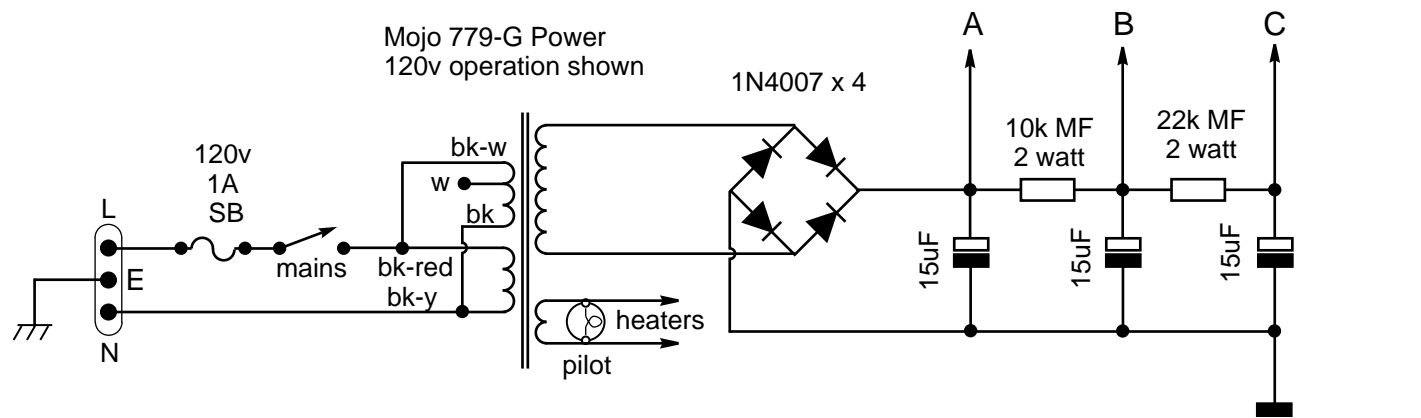

Gibson GA-5
Reissue model
schematic
2004

Mojo 779-G Power -120v operation shown

Gibson GA-5
 Reissue model
 2004

Gibson
 Les Paul Junior
 2005