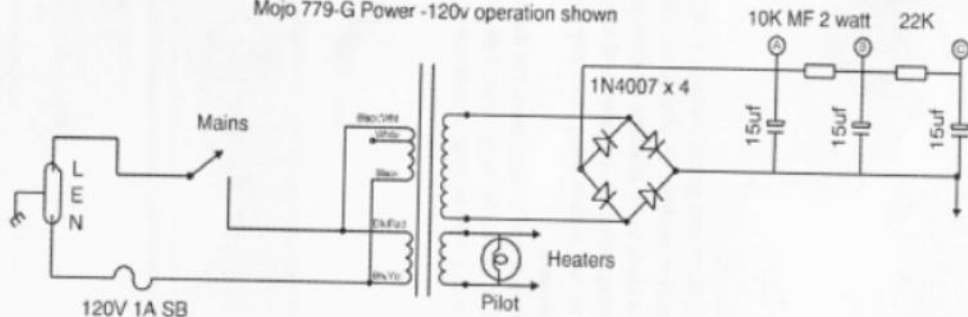

Gibson GA-5
Reissue model
schematic
2004

Mojo 779-G Power -120v operation shown

Gibson GA-5
 Reissue model
 2004

Gibson
 Les Paul Junior
 2005