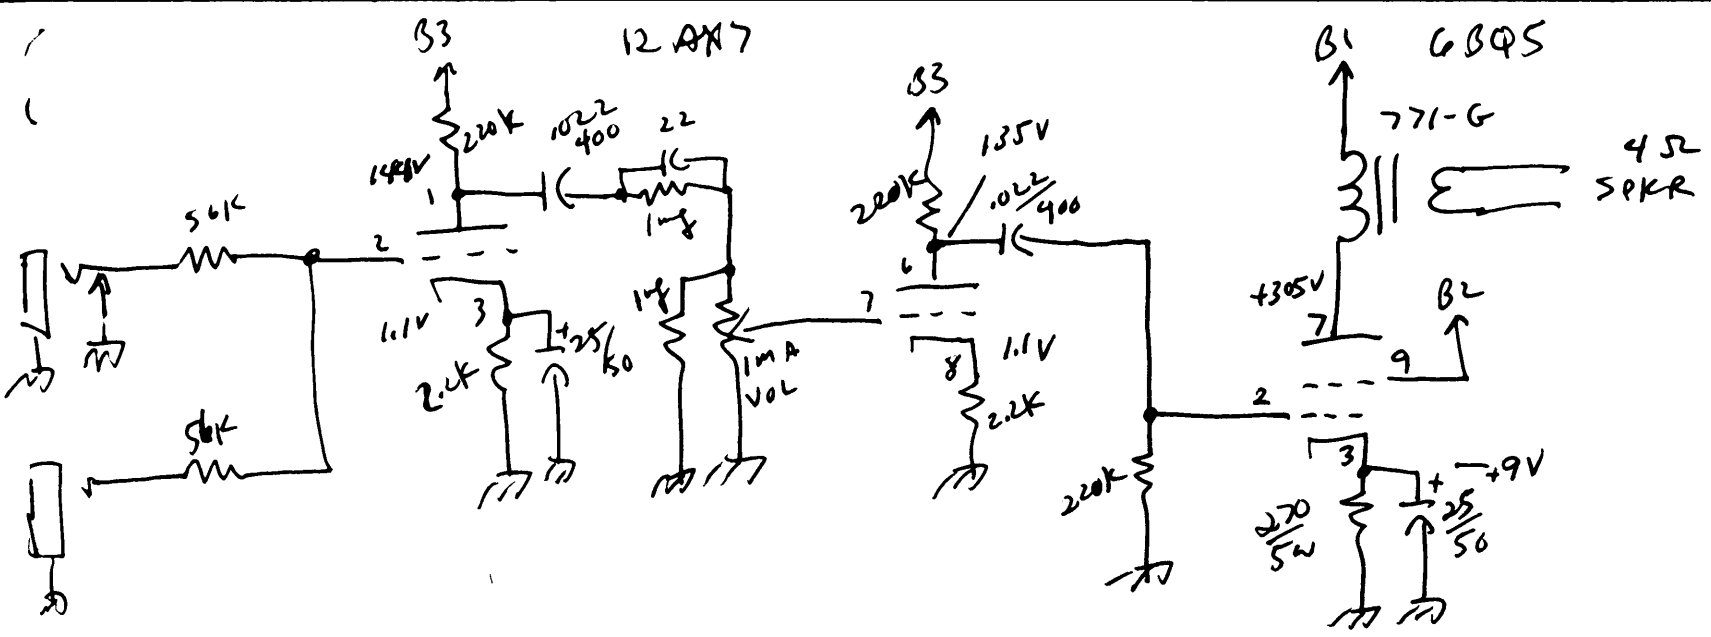

Gibson GA-5
Reissue model
schematic
2004

Mojo 779-G Power -120v operation shown

Gibson GA-5
 Reissue model
 2004

Gibson
 Les Paul Junior
 2005