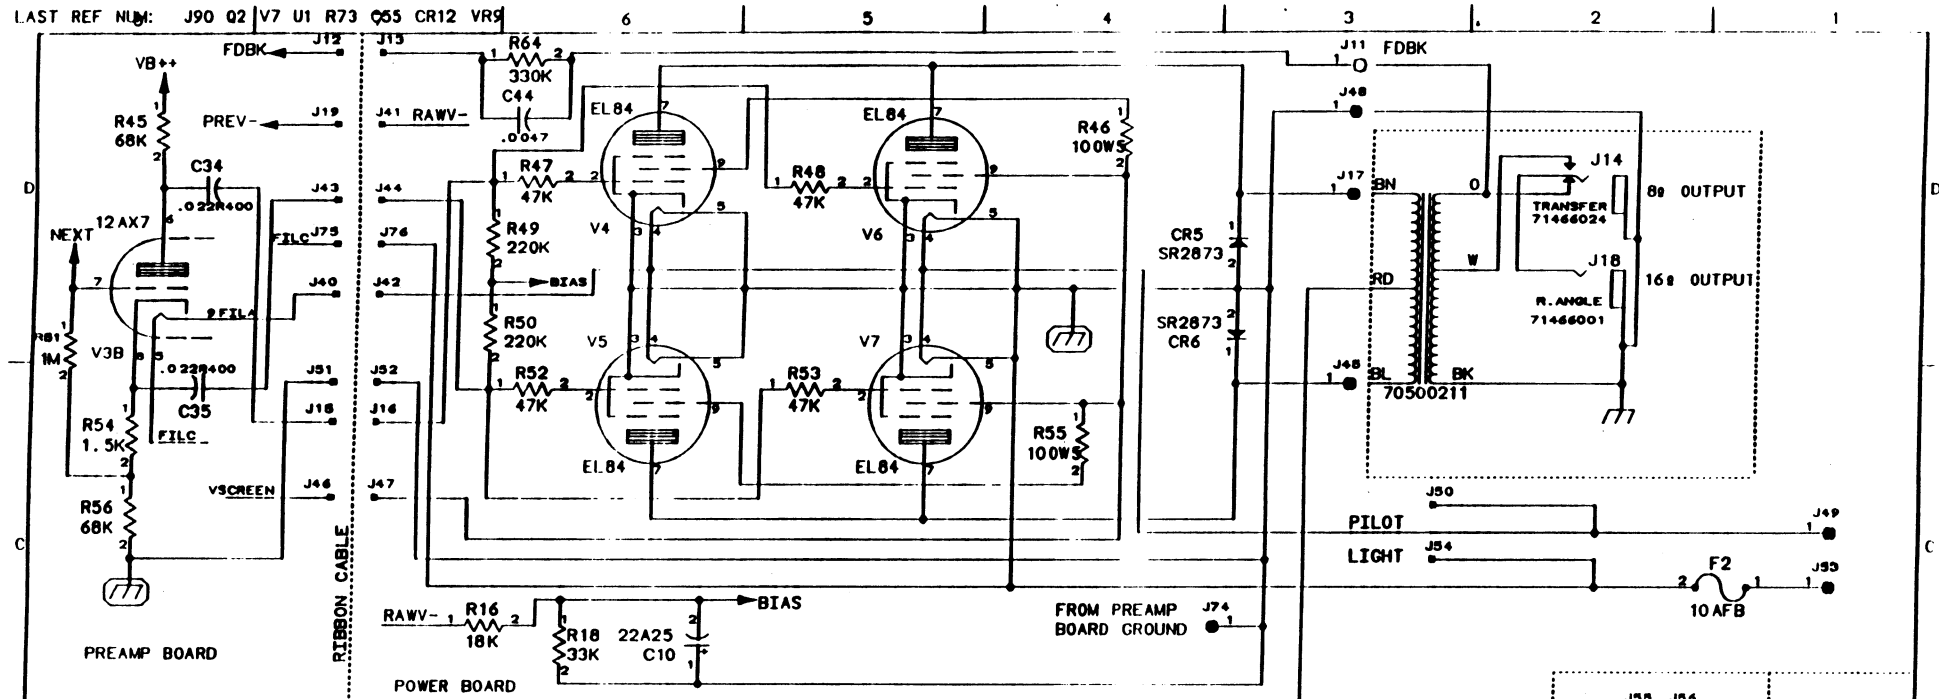

NOTE: USE SHIELDED CABLE.

PEAVEY ELECTRONICS CORP.
 711 A STREET
 MERIDIAN, MISSISSIPPI 39301

TITLE CLASSIC 50 w/Effects and Blues Classic

SIZE B	CODE	NUMBER	REV
PRINT		CB #98851541	
DATE		P9200165	
		29-MAR-93	SHEET 1 OF 3

PEAVEY ELECTRONICS CORP.				
711 A STREET				
MERIDIAN, MISSISSIPPI 39301				
TITLE	CLASSIC 50 w/Effects and Blues Classic			
SIZE	CODE	NUMBER	CB#98851541	REV
B			P9200165	
DATE	29-MAR-93		SHEET 2 OF 2	