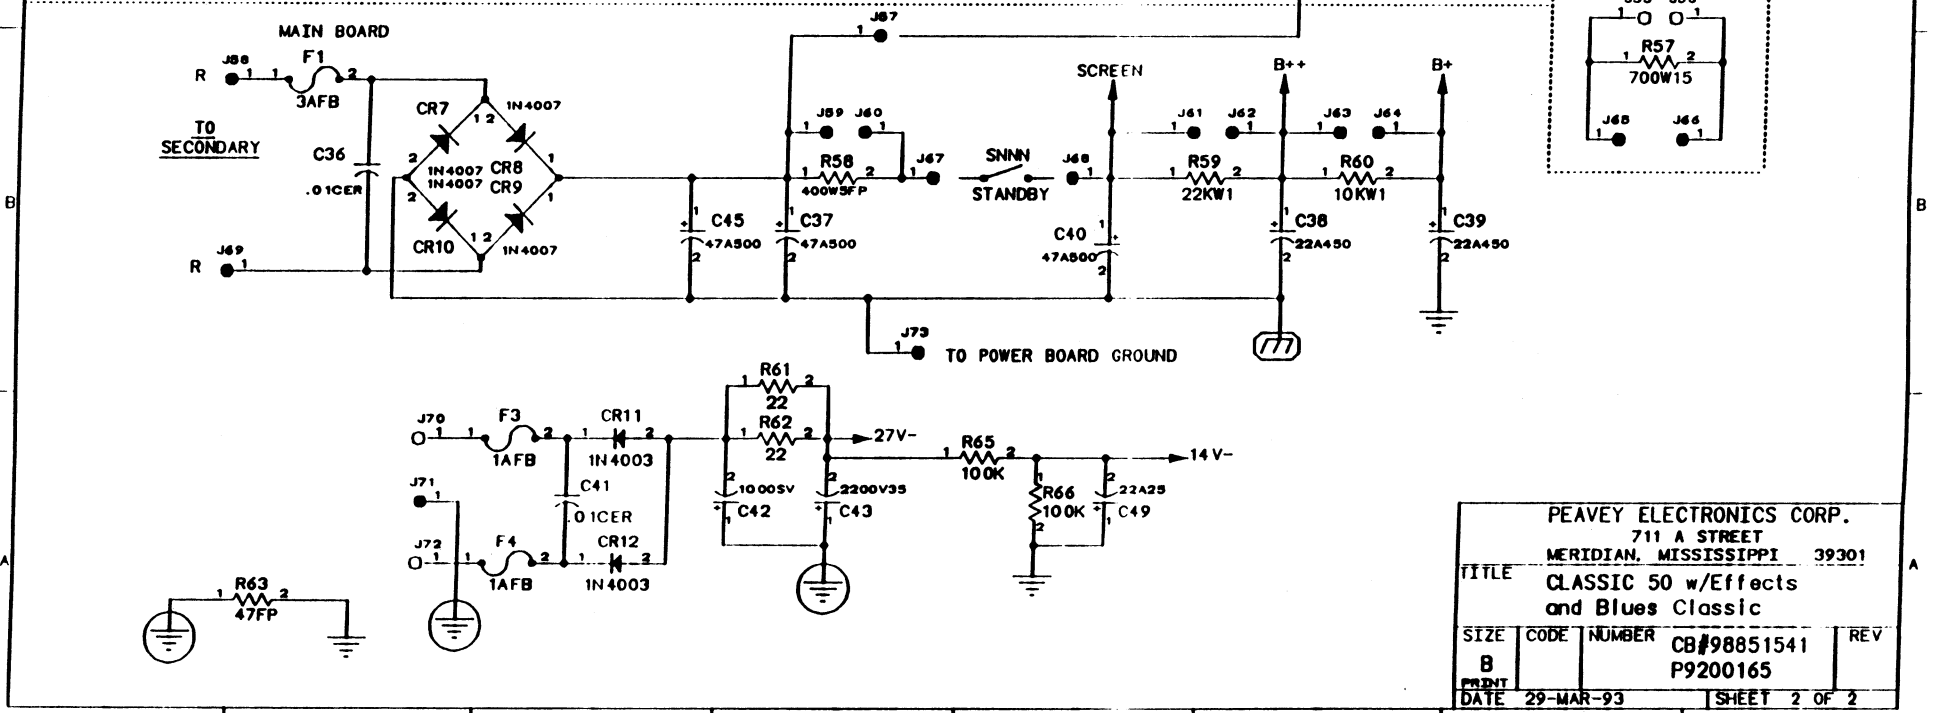

NOTE: USE SHIELDED CABLE.

PEAVEY ELECTRONICS CORP.
 711 A STREET
 MERIDIAN, MISSISSIPPI 39301

TITLE CLASSIC 50 w/Effects and Blues Classic

SIZE B	CODE	NUMBER	REV
PRINT		CB #98851541	
DATE		P9200165	
		29-MAR-93	SHEET 1 OF 3

PEAVEY ELECTRONICS CORP.				
711 A STREET				
MERIDIAN, MISSISSIPPI 39301				
TITLE	CLASSIC 50 w/Effects and Blues Classic			
SIZE	CODE	NUMBER	CB#98851541	REV
B			P9200165	
DATE	29-MAR-93		SHEET 2 OF 2	